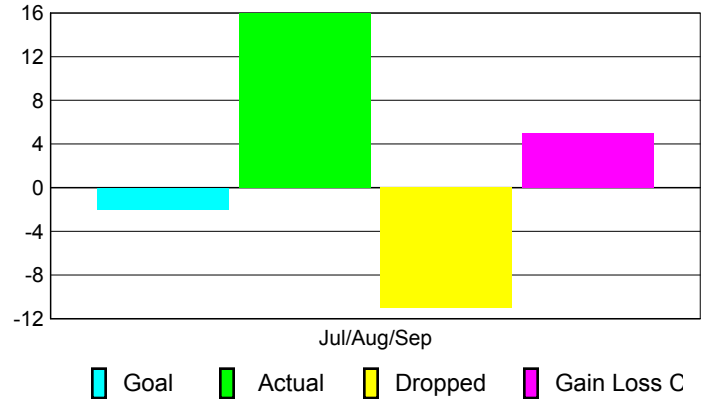

### YTD Status Quo Clubs 2010-2011

Status Quo Clubs Compared to Status Quo Members

## MEMBERSHIP

Membership Results  
2010-2011

Membership  
2009-2010

Month	Net Memb Goal	Actual New Memb	Actual Dropped Memb	Gain/Loss of Memb	Gain/Loss of Memb
Jul/Aug/Sep	-2	16	-11	5	-4
<b>Totals</b>	<b>-2</b>	<b>16</b>	<b>-11</b>	<b>5</b>	<b>-4</b>

### Membership Results 2010-2011

Goal, New, Dropped, Gain/Loss

### Comparison of Membership Gain/Loss

Current Year Compared to the Previous Year